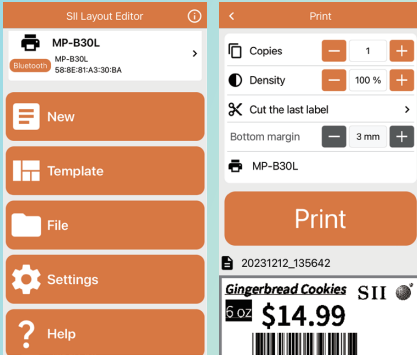

# Easily Design Your Custom Labels SII Layout Editor

- Online templates available
- Easy Setup and Secure
- Cloud file sharing function
- Custom paper sizes available
- CSV file import function
- iOS, Android and Windows supported
- Online tutorial videos available